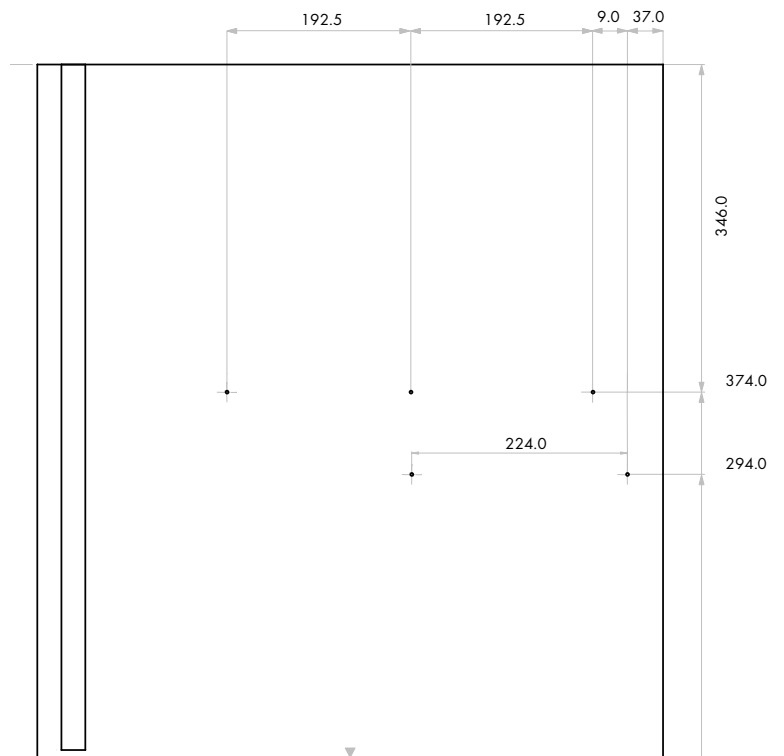

Cabinet Configuration - ECO-sink (top mounted)

Cabinet Dimensions	
Cabinet type	Standard
Cabinet height	720mm
Cabinet depth	560mm
Internal cabinet depth (min)	503mm
Left side panel thickness	18mm
Right side panel thickness	18mm
Top panel thickness	18mm
Bottom panel thickness	18mm
Top gap	5mm
Bottom gap	2mm
Left side gap	2mm
Right side gap	2mm