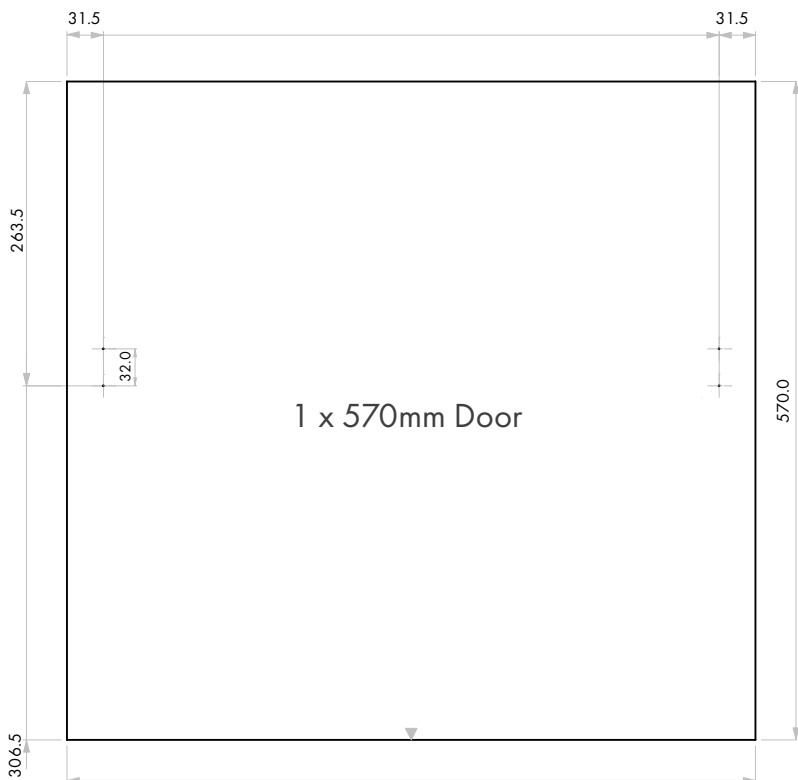

Cabinet Configuration - ECO-sink (top mounted)

Cabinet Dimensions	
Cabinet type	Standard
Cabinet height	720mm
Cabinet depth	560mm
Internal cabinet depth (min)	503mm
Left side panel thickness	18mm
Right side panel thickness	18mm
Top panel thickness	18mm
Bottom panel thickness	18mm
Top gap	5mm
Bottom gap	2mm
Left side gap	2mm
Right side gap	2mm