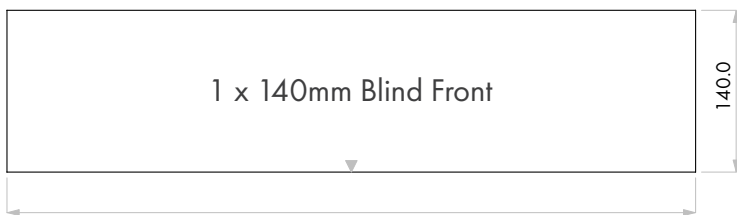

Cabinet Configuration - ECO-sink (top mounted)

Cabinet Dimensions	
Cabinet type	Standard
Cabinet height	720mm
Cabinet depth	560mm
Internal cabinet depth (min)	503mm
Left side panel thickness	18mm
Right side panel thickness	18mm
Top panel thickness	18mm
Bottom panel thickness	18mm
Top gap	5mm
Bottom gap	2mm
Left side gap	2mm
Right side gap	2mm