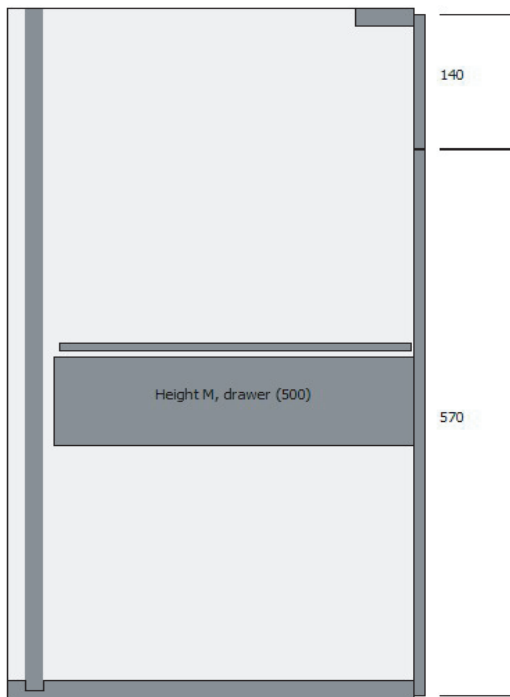

Cabinet Configuration - ECO-sink (top mounted)

Cabinet Dimensions	
Cabinet type	Standard
Cabinet height	720mm
Cabinet depth	560mm
Internal cabinet depth (min)	503mm
Left side panel thickness	18mm
Right side panel thickness	18mm
Top panel thickness	18mm
Bottom panel thickness	18mm
Top gap	5mm
Bottom gap	2mm
Left side gap	2mm
Right side gap	2mm