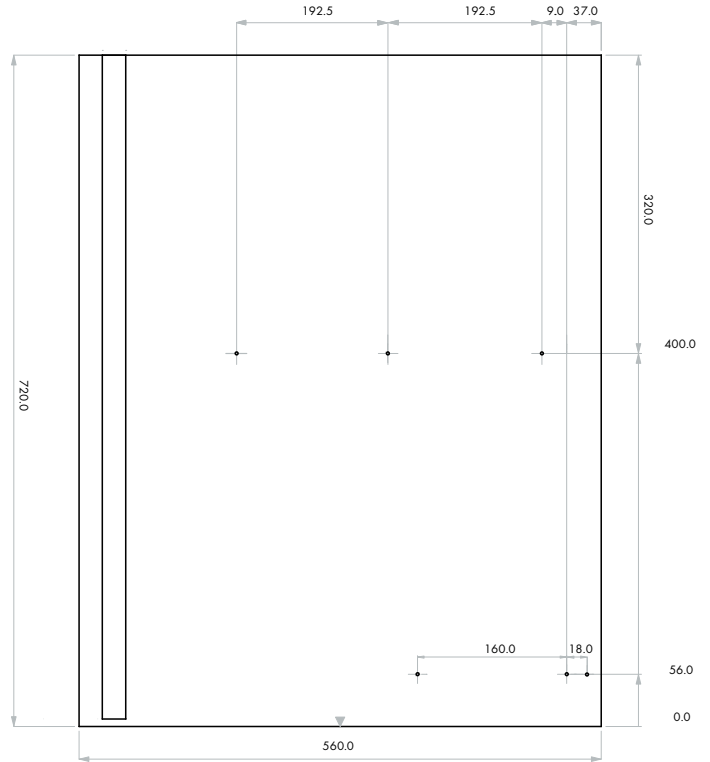

Cabinet Configuration - ECO-sink for Quooker tap without drawer

| Cabinet Dimensions | |
|------------------------------|----------|
| Cabinet type | Standard |
| Cabinet height | 720mm |
| Cabinet depth | 560mm |
| Internal cabinet depth (min) | 503mm |
| Left side panel thickness | 18mm |
| Right side panel thickness | 18mm |
| Top panel thickness | 18mm |
| Bottom panel thickness | 18mm |
| Top gap | 5mm |
| Bottom gap | 2mm |
| Left side gap | 2mm |
| Right side gap | 2mm |