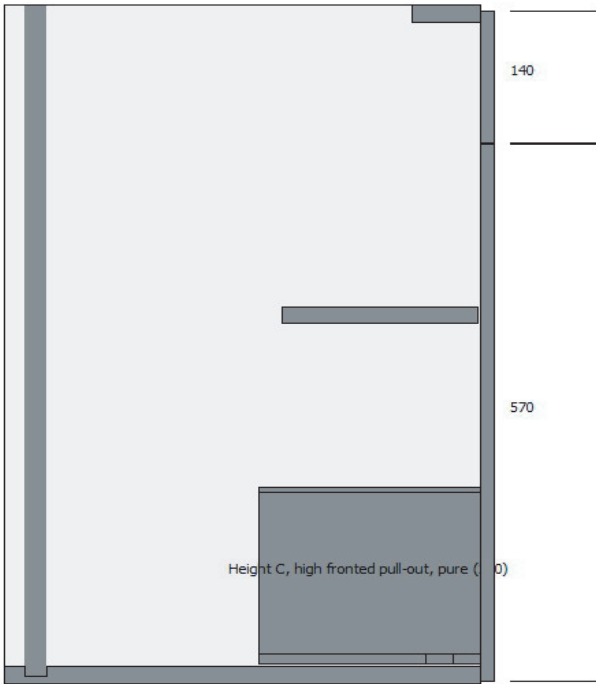

Cabinet Configuration - ECO-sink for Quooker tap without drawer

| Cabinet Dimensions | |
|------------------------------|----------|
| Cabinet type | Standard |
| Cabinet height | 720mm |
| Cabinet depth | 560mm |
| Internal cabinet depth (min) | 503mm |
| Left side panel thickness | 18mm |
| Right side panel thickness | 18mm |
| Top panel thickness | 18mm |
| Bottom panel thickness | 18mm |
| Top gap | 5mm |
| Bottom gap | 2mm |
| Left side gap | 2mm |
| Right side gap | 2mm |