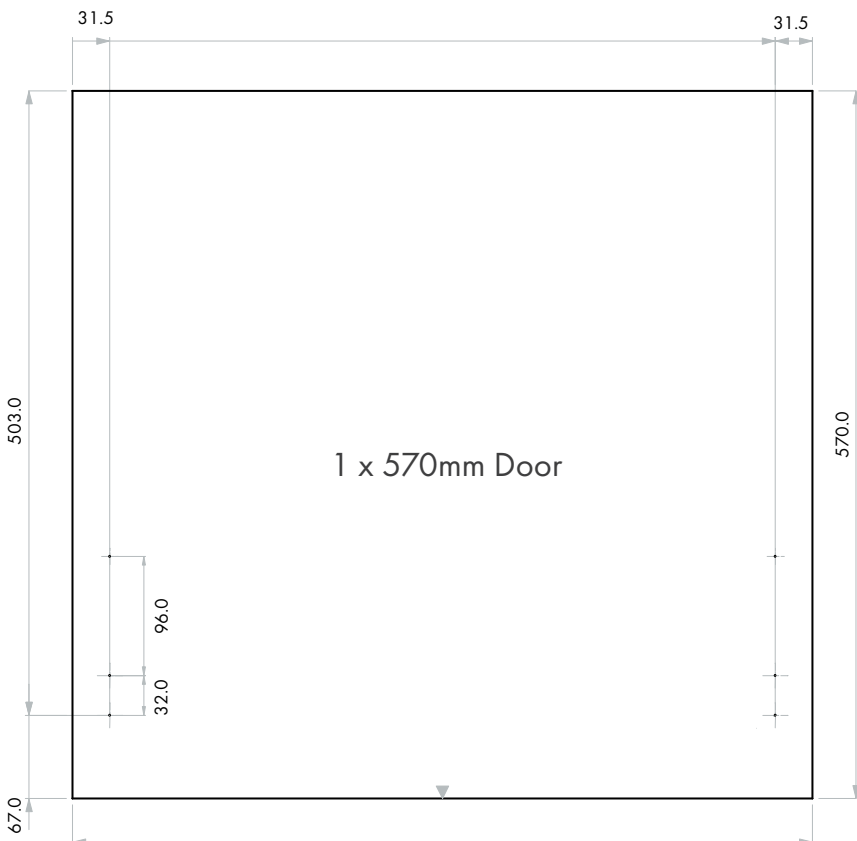

Cabinet Configuration - ECO-sink for Quooker tap without drawer

| Cabinet Dimensions | |
|------------------------------|----------|
| Cabinet type | Standard |
| Cabinet height | 720mm |
| Cabinet depth | 560mm |
| Internal cabinet depth (min) | 503mm |
| Left side panel thickness | 18mm |
| Right side panel thickness | 18mm |
| Top panel thickness | 18mm |
| Bottom panel thickness | 18mm |
| Top gap | 5mm |
| Bottom gap | 2mm |
| Left side gap | 2mm |
| Right side gap | 2mm |