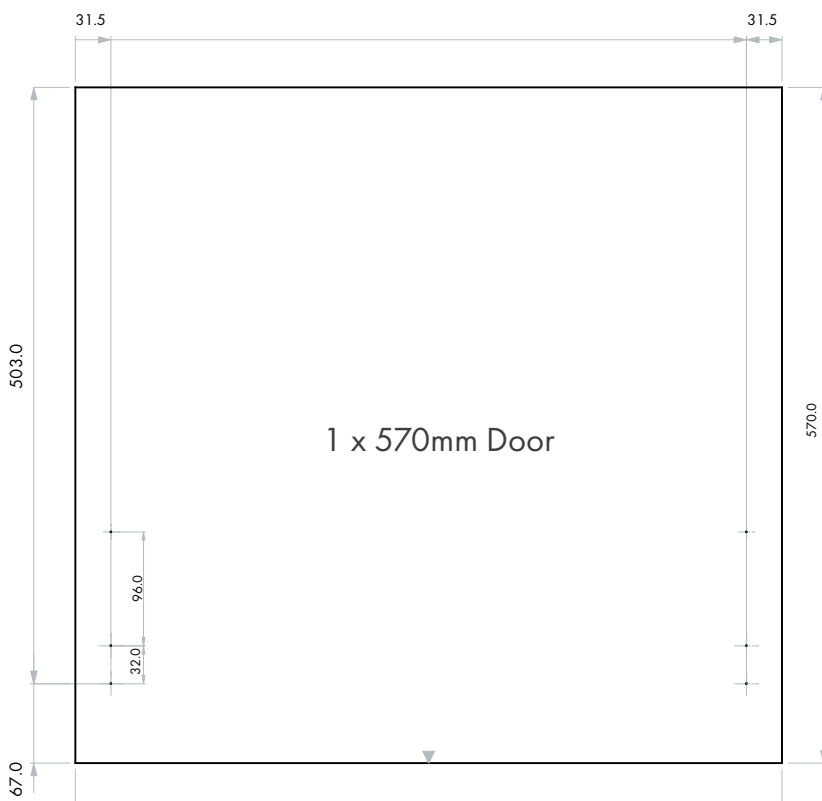

Cabinet Configuration - ECO-sink for Quooker tap with drawer

Cabinet Dimensions	
Cabinet type	Standard
Cabinet height	720mm
Cabinet depth	560mm
Internal cabinet depth (min)	503mm
Left side panel thickness	18mm
Right side panel thickness	18mm
Top panel thickness	18mm
Bottom panel thickness	18mm
Top gap	5mm
Bottom gap	2mm
Left side gap	2mm
Right side gap	2mm