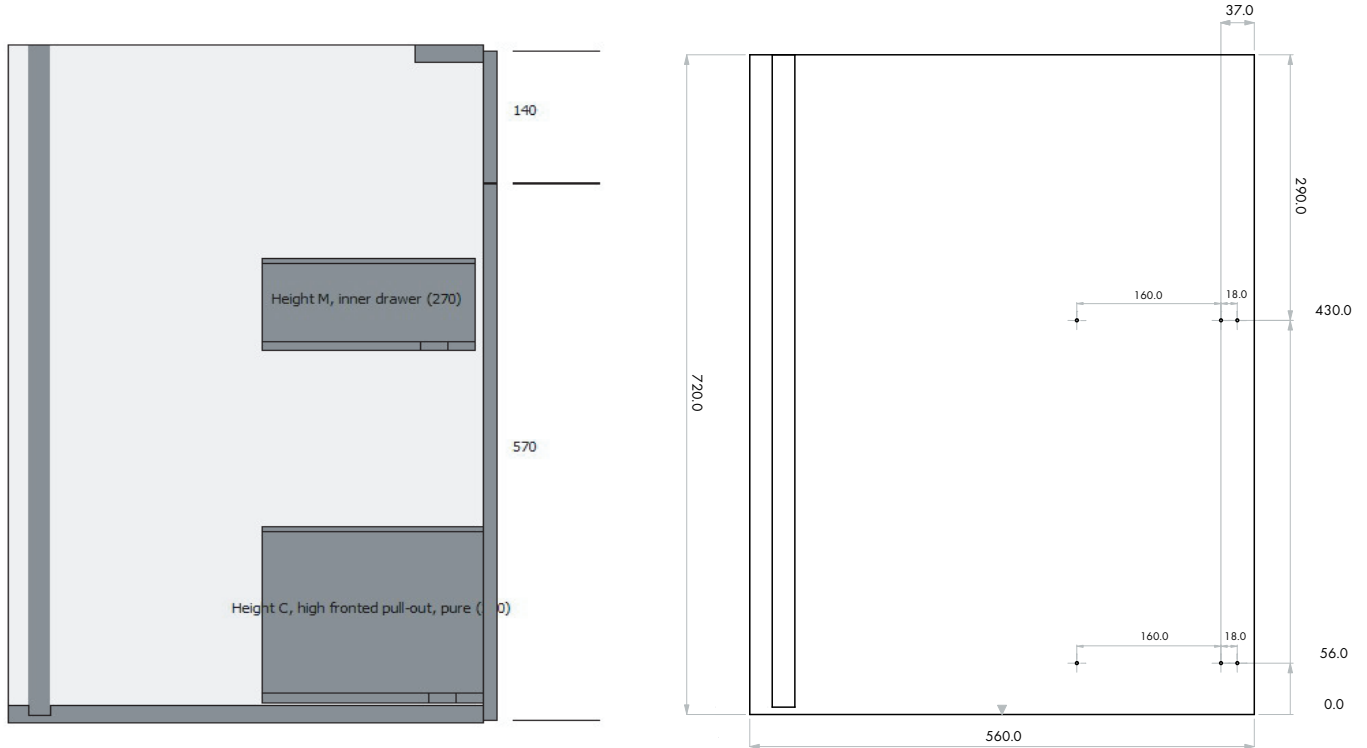

Cabinet Configuration - ECO-sink for Quooker tap with drawer

Cabinet Dimensions	
Cabinet type	Standard
Cabinet height	720mm
Cabinet depth	560mm
Internal cabinet depth (min)	503mm
Left side panel thickness	18mm
Right side panel thickness	18mm
Top panel thickness	18mm
Bottom panel thickness	18mm
Top gap	5mm
Bottom gap	2mm
Left side gap	2mm
Right side gap	2mm