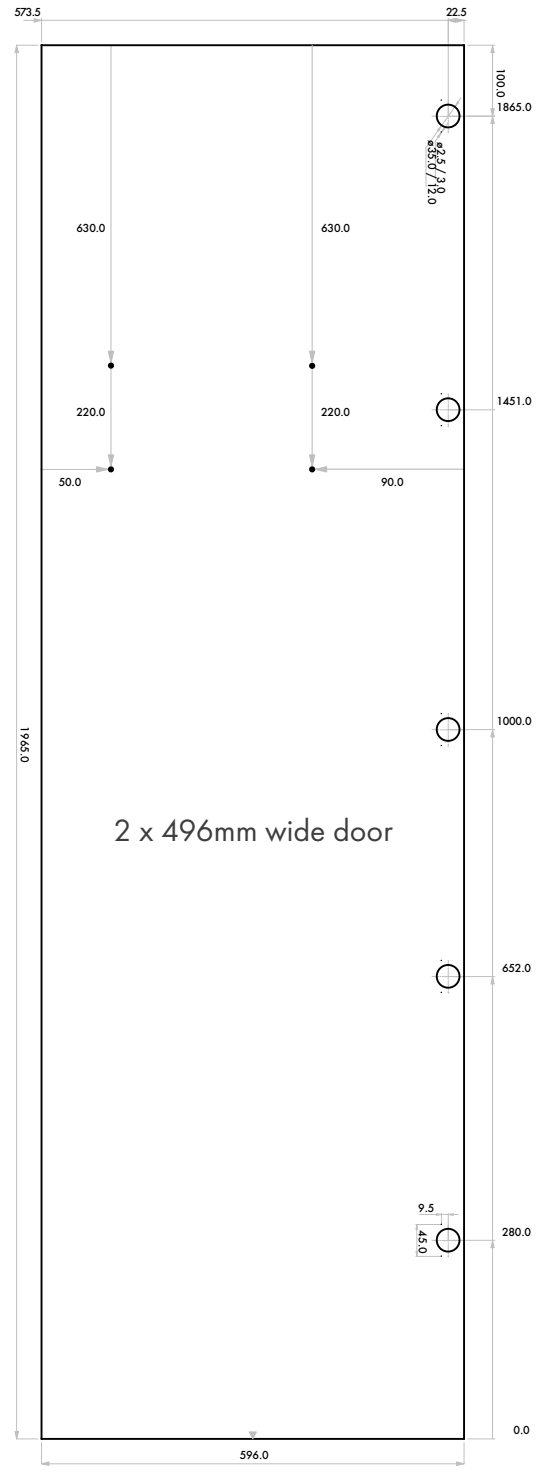

Cabinet Configuration - SPACE TOWER Pantry 1000mm cabinet width

Cabinet Dimensions	
Cabinet type	Standard
Cabinet height	1970mm
Cabinet width	1000mm
Cabinet depth	964mm
Internal cabinet width	564mm
Internal cabinet depth	515mm
Left side panel thickness	18mm
Right side panel thickness	18mm
Top panel thickness	18mm
Bottom panel thickness	18mm
Top gap	5mm
Bottom gap	0mm
Left side gap	2mm
Right side gap	2mm