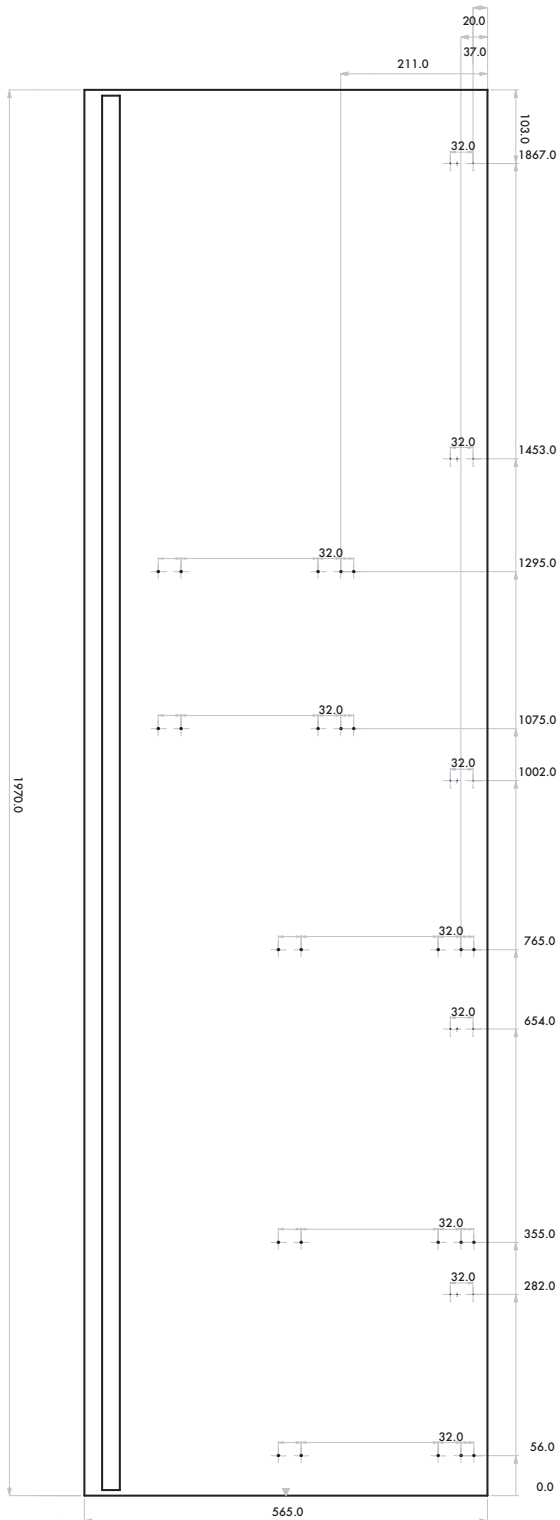

Cabinet Configuration - SPACE TOWER Pantry 1000mm cabinet width

Cabinet Dimensions	
Cabinet type	Standard
Cabinet height	1970mm
Cabinet width	1000mm
Cabinet depth	964mm
Internal cabinet width	564mm
Internal cabinet depth	515mm
Left side panel thickness	18mm
Right side panel thickness	18mm
Top panel thickness	18mm
Bottom panel thickness	18mm
Top gap	5mm
Bottom gap	0mm
Left side gap	2mm
Right side gap	2mm