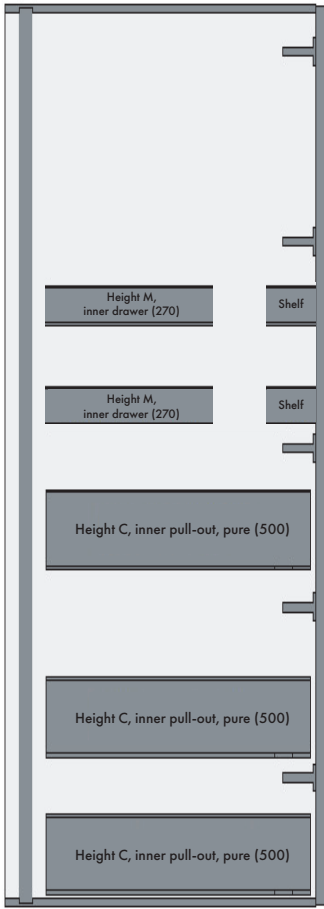

Cabinet Configuration - SPACE TOWER Pantry 1000mm cabinet width

Cabinet Dimensions	
Cabinet type	Standard
Cabinet height	1970mm
Cabinet width	1000mm
Cabinet depth	964mm
Internal cabinet width	564mm
Internal cabinet depth	515mm
Left side panel thickness	18mm
Right side panel thickness	18mm
Top panel thickness	18mm
Bottom panel thickness	18mm
Top gap	5mm
Bottom gap	0mm
Left side gap	2mm
Right side gap	2mm